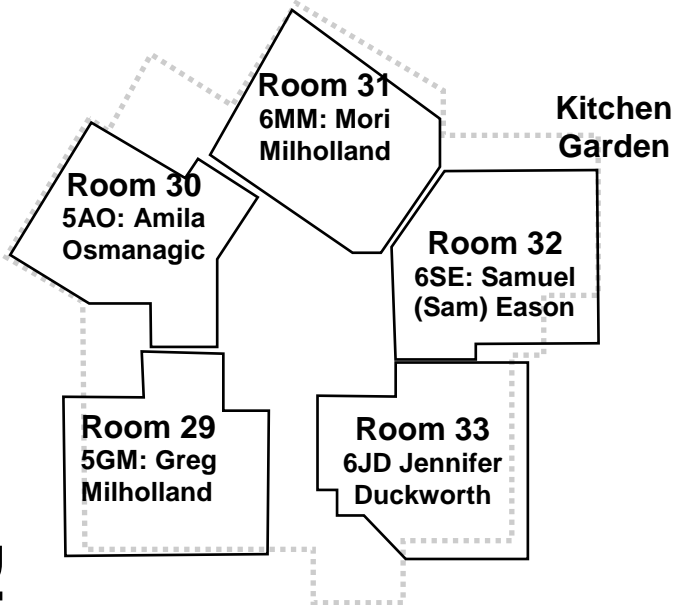

**Kingsville Primary School
Classroom plan
2018**

Oval

Key

-  Upstairs
-  Downstairs

Bishop Street

Julian Street

Out of Hours Care

Monday Morning Assembly Area

Hall

PE

Room 35
Lorey Bentley

Visual Arts
Room 36
Lucy Oates
Lily Demetriou

Room 22 2GJ: Georgia Jennings	Room 21 2RT: Rosemary Talbot	
Room 23 2LB: Luisa Ballestrino	Room 20 5DS: Ms Di Sturrock	Library Room 34
Room 24 Vacant room	Room 19 3/4KG: Kathleen Gannon	
Room 25 2AT: Anna Terzi	Room 17 3/4SP: Susan Phillips	Room 16 3/4JL: Jacqui Leslie
Room 18 Intervention Diane Graham	Room 27 3/4GP: Grace Parslow	Room 28 3/4HL: Helene Lissmyr

Quiet Play Area

Room 14 FEE: Emma Eastham	Room 12 FCW: Catherine Wood	Room 10 3/4MC: Michael Carey	Room 8 3/4AM: Alison Michetti
Room 15 FCM: Christie Miller	Room 13 FDG: Denise Gallo	Room 11 FLI: Louise Iero	Room 9 Italian Lisa Fedele Sam Meddis